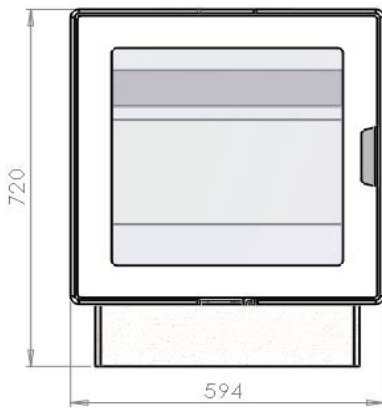

Iconic Warmth .....

..... Modern Design