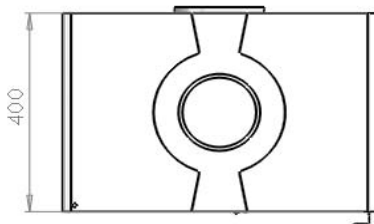

Iconic Warmth .....

..... Modern Design