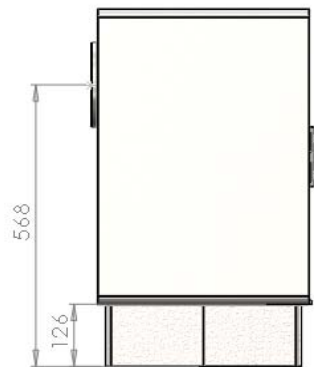

Iconic Warmth .....

..... Modern Design