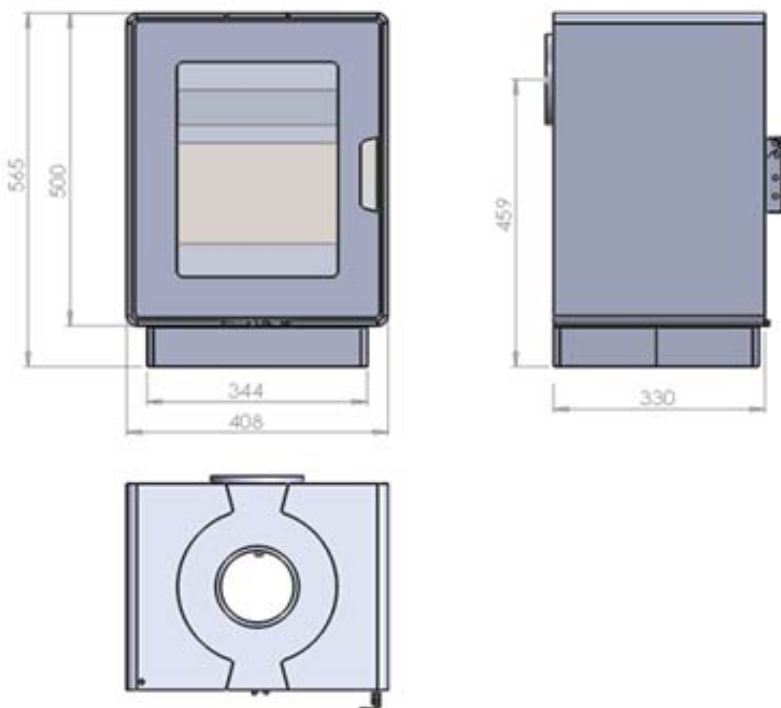

Iconic Warmth .....

..... Modern Design